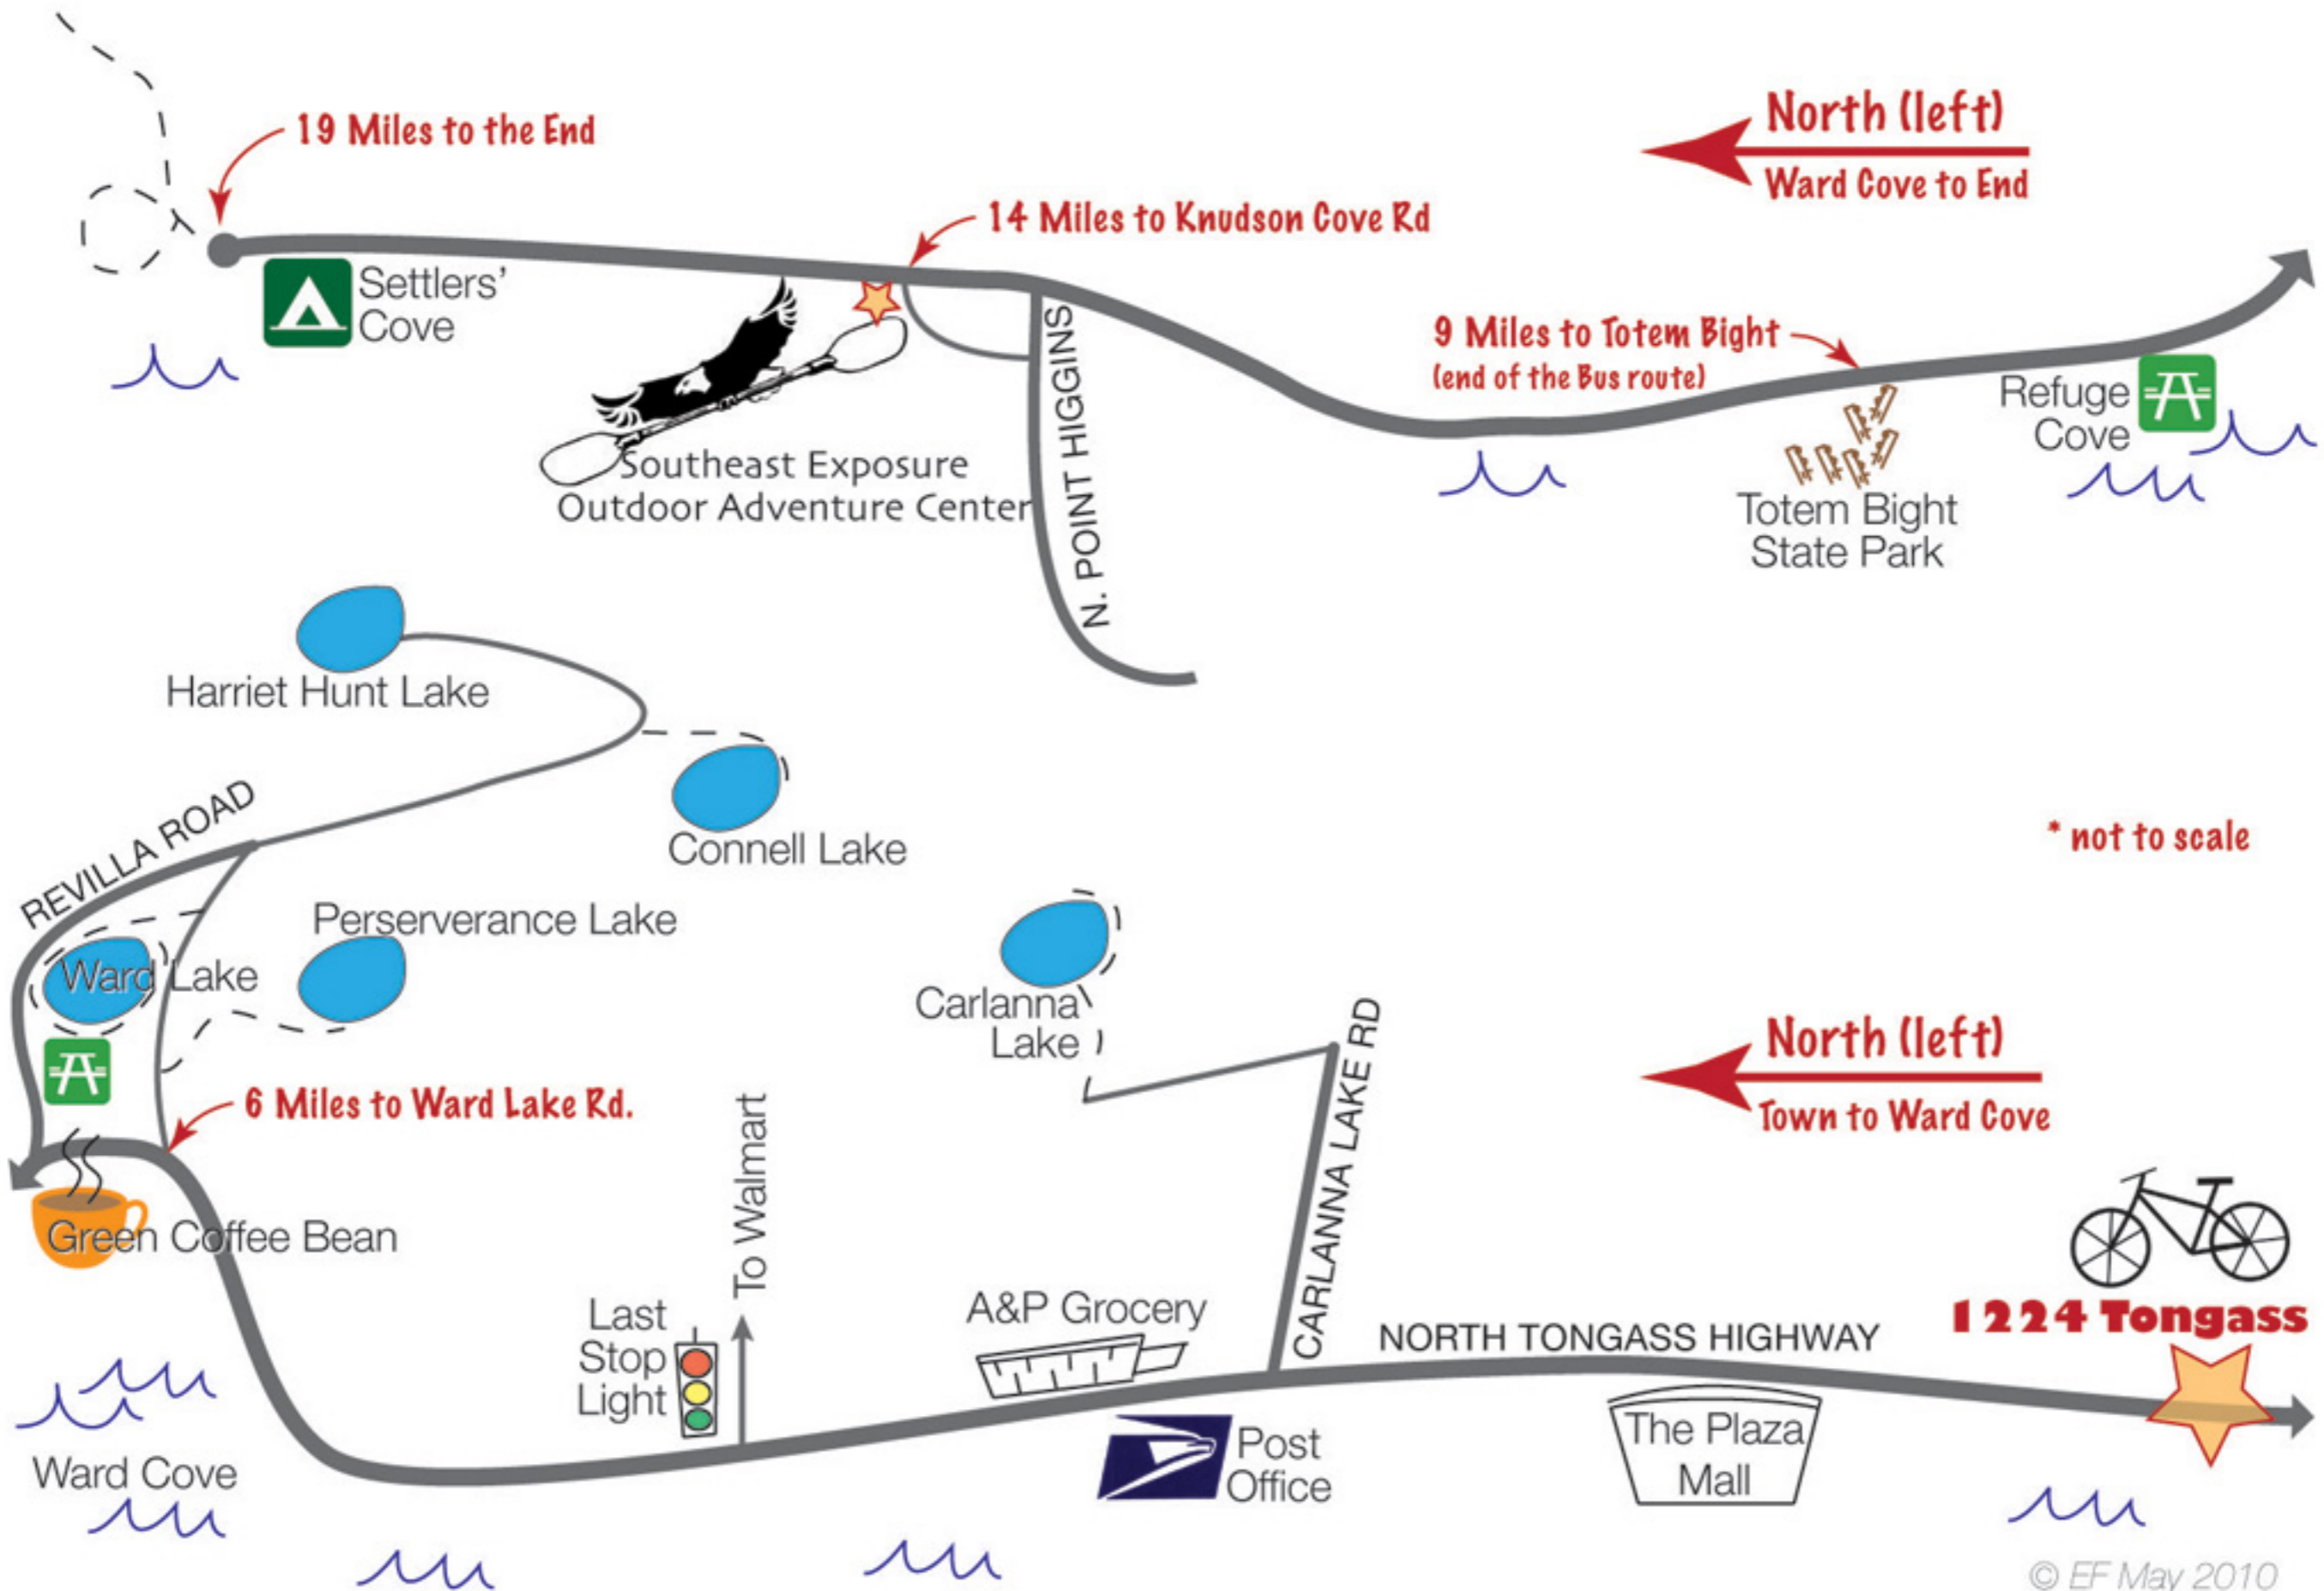

Southeast Exposure, Ketchikan, AK (907) 225-8829, your Bike Representative 225-7746

Southeast Exposure, Ketchikan, AK (907) 225-8829, your Bike Representative 225-7746

* not to scale