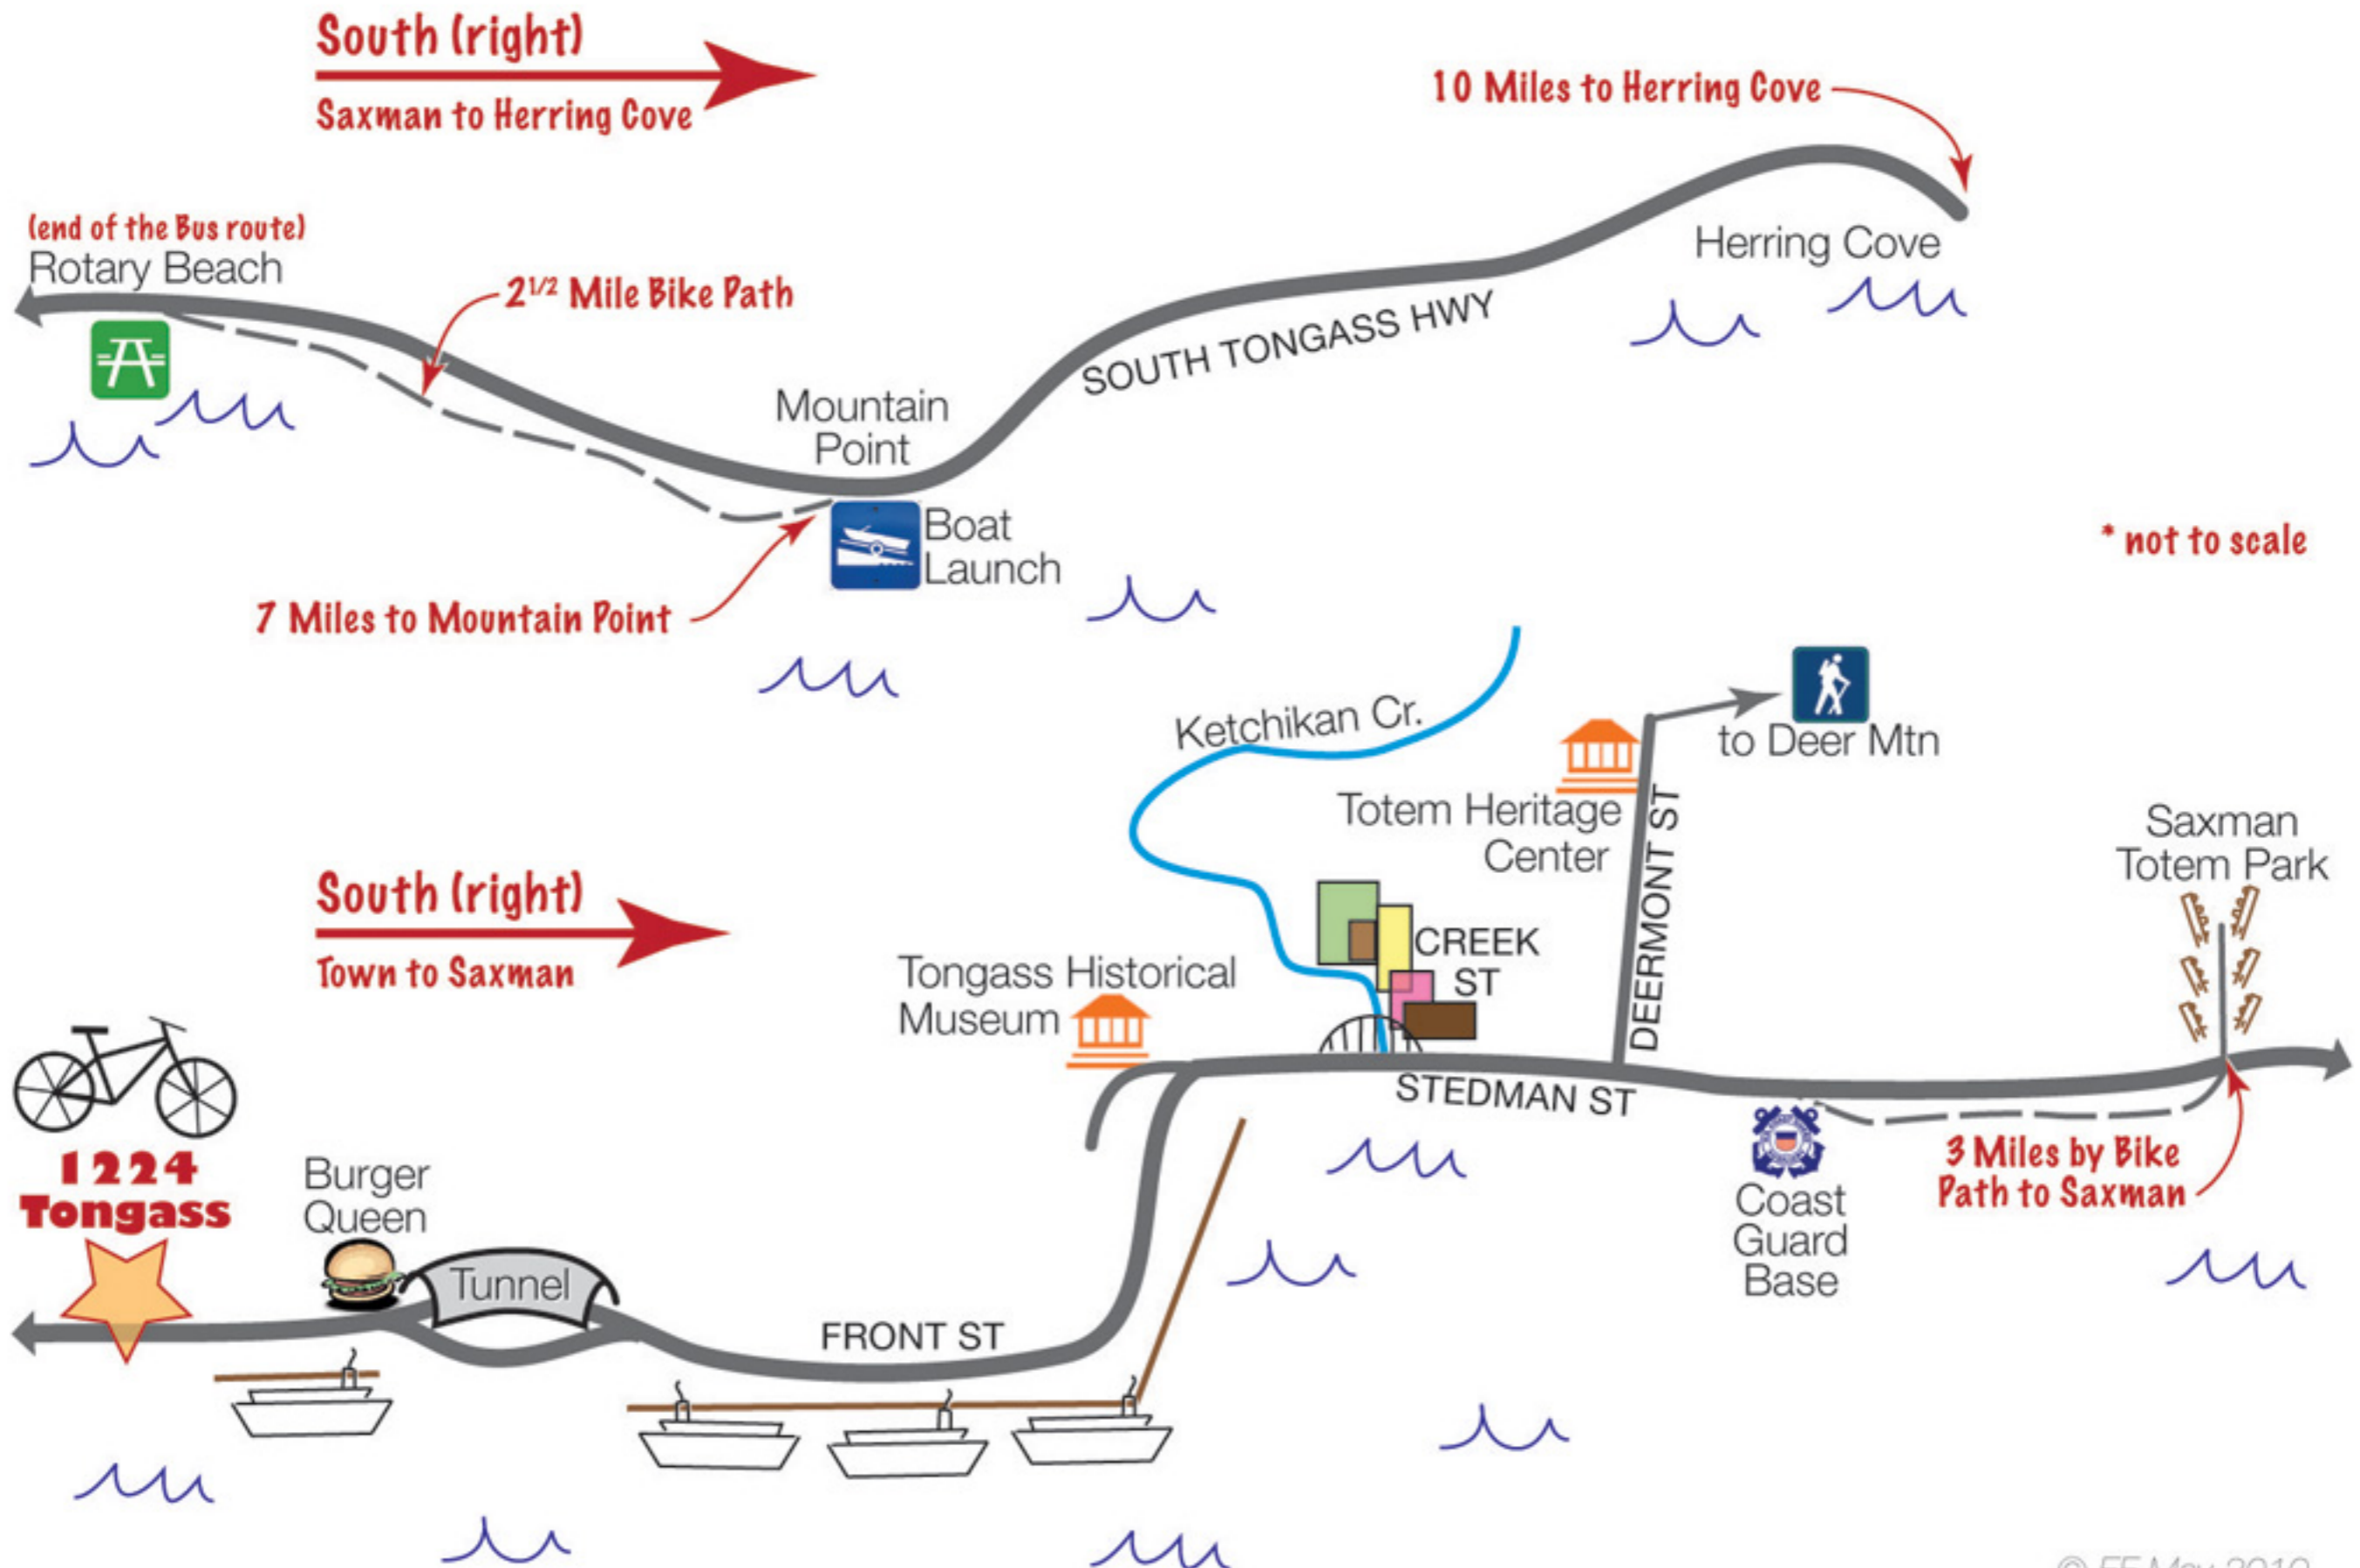

Southeast Exposure, Ketchikan, AK (907) 225-8829, your Bike Representative 225-7746

Southeast Exposure, Ketchikan, AK (907) 225-8829, your Bike Representative 225-7746

* not to scale